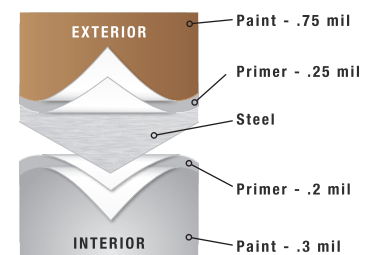

PAINT LAYERS

Your Local Authorized Dealer:

To view this product online: