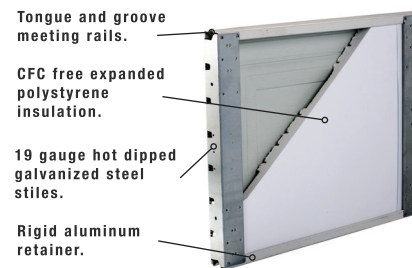

CONSTRUCTION